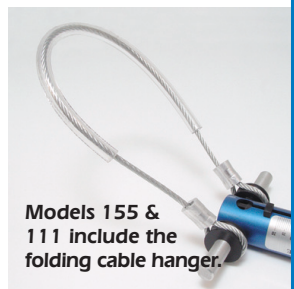

Pack Scale 055 • UPC# 871046000558

Pack Scale 155 • UPC# 871046000558 with Folding Cable Hanger

The 055 series Pack Scale measures from 0 to 55 lbs. in 16 oz. increments. This medium duty scale measures 13.5" overall and available with or without the Folding Cable Hanger. Perfect for weighing small to medium-sized horse, mule, llama packs or hiking daypacks.

Pack Scale 100 • UPC# 871046001005

Pack Scale 111 • UPC# 871046001111 with Folding Cable Hanger

The 100 series Pack Scale measures from 20 to 100 lbs. in 16 oz. increments but is still portable and easy to operate. This extra duty scale measures 14.5" overall and available with or without the Folding Cable Hanger. Excellent for weighing large horse/mule packs and larger backpacks.

All Sports Scales are fully warranted by Feather River Sports for the life of the product.

Multi-Purpose Uses:

- Outfitters for weighing horse, mule and llama packs
- Backpackers, cross country skiing
- Estimating parcel weight for shipping
- Fresh and Saltwater Fishing
- Setting drag pounds
- Useful for many other applications