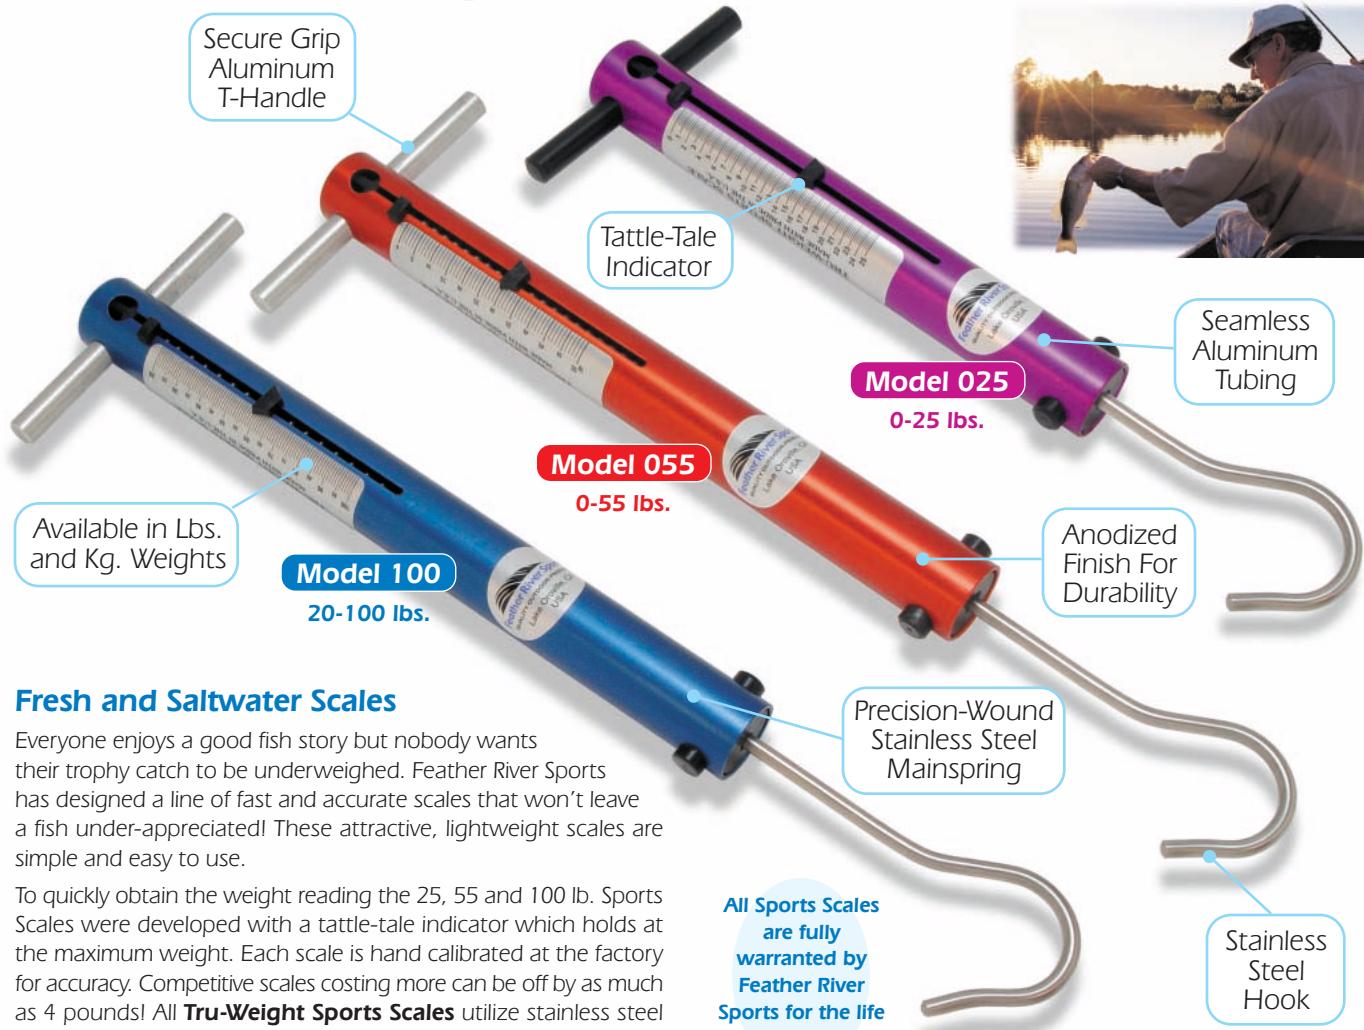

Tru-Weight Sports Scales

Available in Lbs. and Kg. Weights

Fresh and Saltwater Scales

Everyone enjoys a good fish story but nobody wants their trophy catch to be underweighed. Feather River Sports has designed a line of fast and accurate scales that won't leave a fish under-appreciated! These attractive, lightweight scales are simple and easy to use.

To quickly obtain the weight reading the 25, 55 and 100 lb. Sports Scales were developed with a tattle-tale indicator which holds at the maximum weight. Each scale is hand calibrated at the factory for accuracy. Competitive scales costing more can be off by as much as 4 pounds! All **Tru-Weight Sports Scales** utilize stainless steel for critical components which maintains accuracy over the life of the product. There are many other uses of the Sports Scales such as packbacks, horse packs, home, shop, office and air travel. Not legal for trade applications.

Sports Scale 025 • UPC# 871046000251

The 025 series Sports Scale measures from **0 to 25 lbs.** in 16 oz. increments. This light duty scale measures 11" overall. Perfect for weighing small to medium-sized freshwater fish.

Sports Scale 055 • UPC# 871046000558

Sports Scale 155 • UPC# 871046001555 w/ Folding Cable Hanger

The 055 series Sports Scale measures from **0 to 55 lbs.** in 16 oz. increments. This medium duty scale measures 13.5" overall and available with or without the Folding Cable Hanger. Perfect for weighing small to medium-sized freshwater fish.

Sports Scale 100 • UPC# 871046001005

Sports Scale 111 • UPC# 871046001111 w/ Folding Cable Hanger

The 100 series Sports Scale measures from **20 to 100 lbs.** in 16 oz. increments but is still portable and easy to operate. This extra duty scale measures 14.5" overall and available with or without the Folding Cable Hanger. Excellent for weighing large saltwater fish.

All Sports Scales are fully warranted by Feather River Sports for the life of the product.

Multi-Purpose Uses:

- Fresh and Saltwater Fishing
- Setting drag pounds
- Backpackers, cross country skiing
- Outfitters for weighing horse, mule and llama packs
- Estimating parcel weight for shipping
- Useful for many other applications